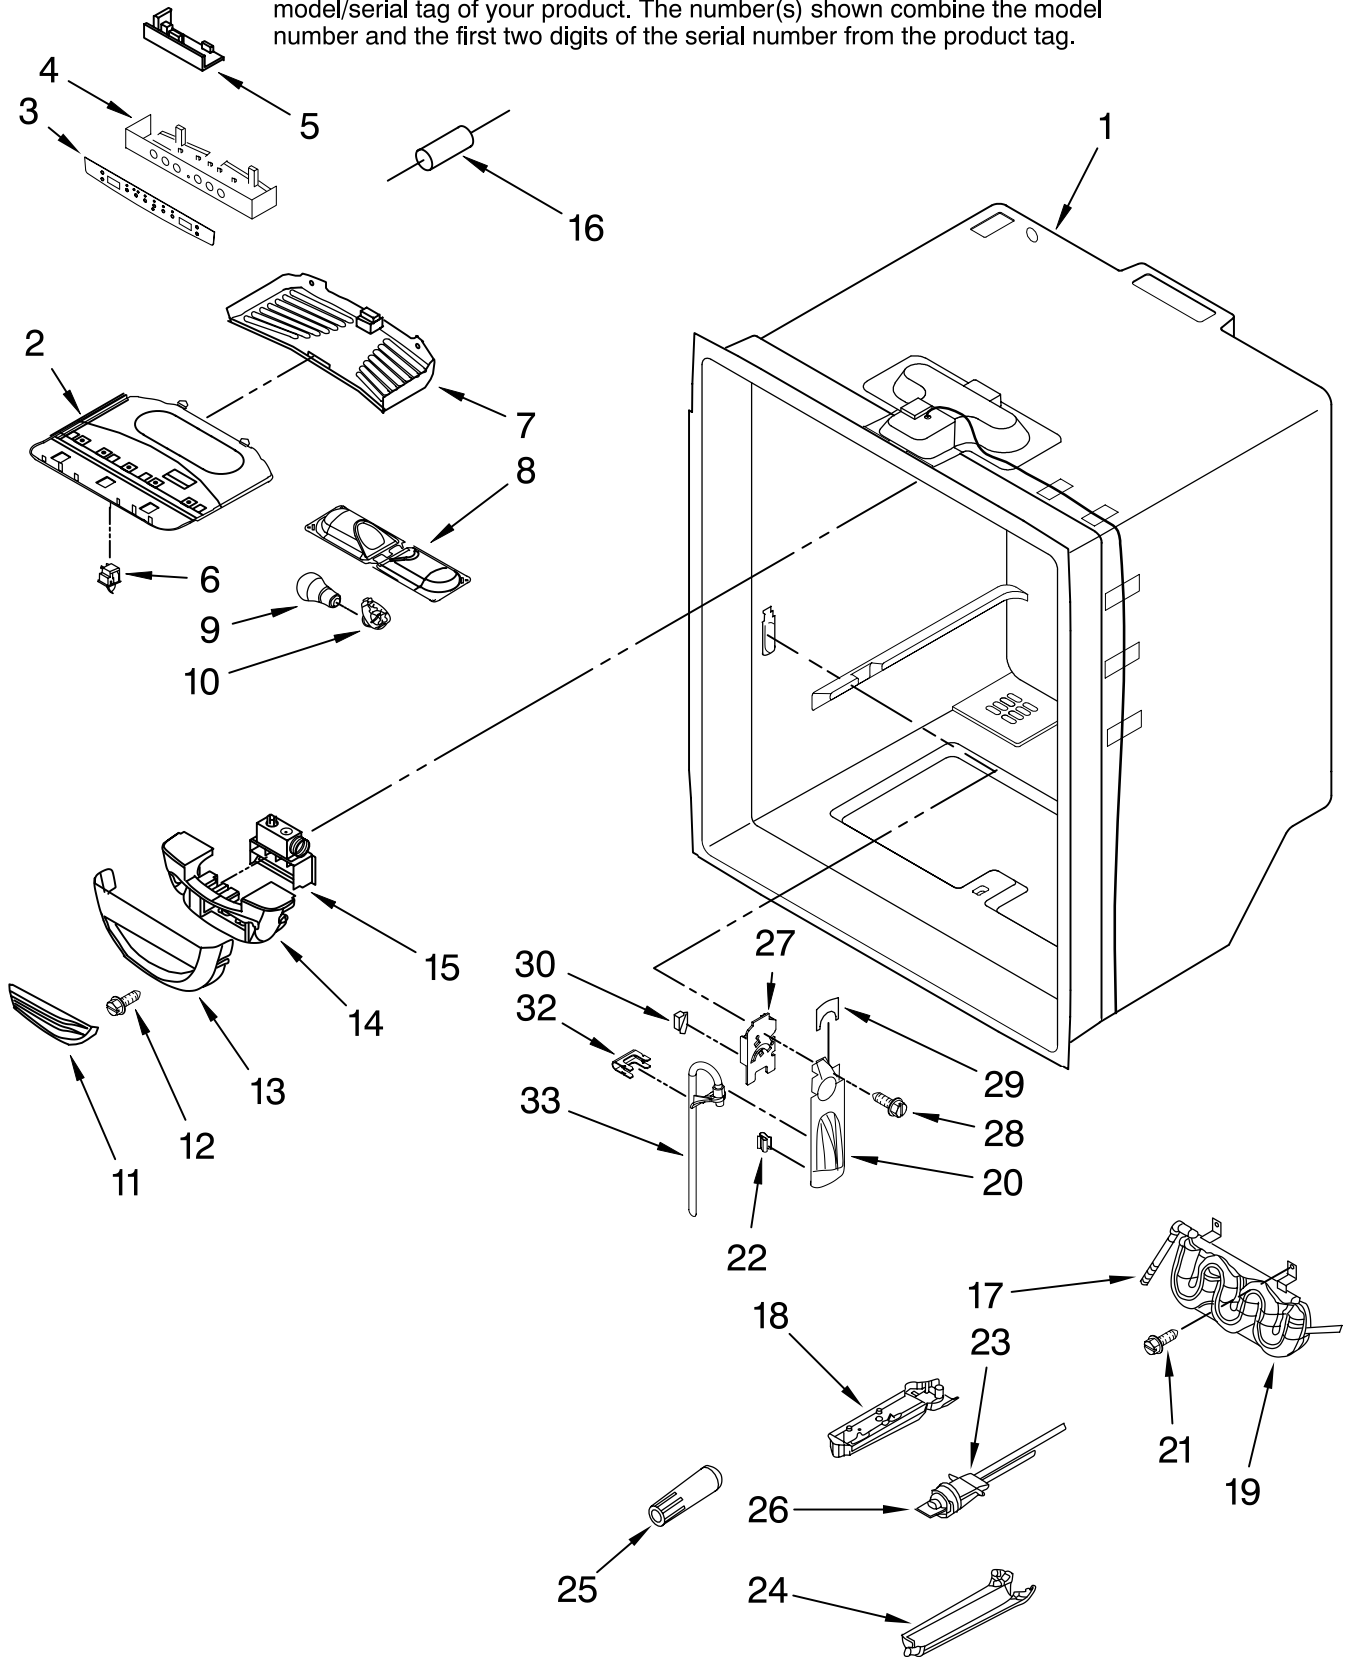

REFRIGERATOR LINER PARTS

For Models: KBL520EVMS00
(Monochromatic Stainless)

The model(s) number shown may be different than what is printed on the model/serial tag of your product. The number(s) shown combine the model number and the first two digits of the serial number from the product tag.

FOR ORDERING INFORMATION REFER TO PARTS PRICE LIST